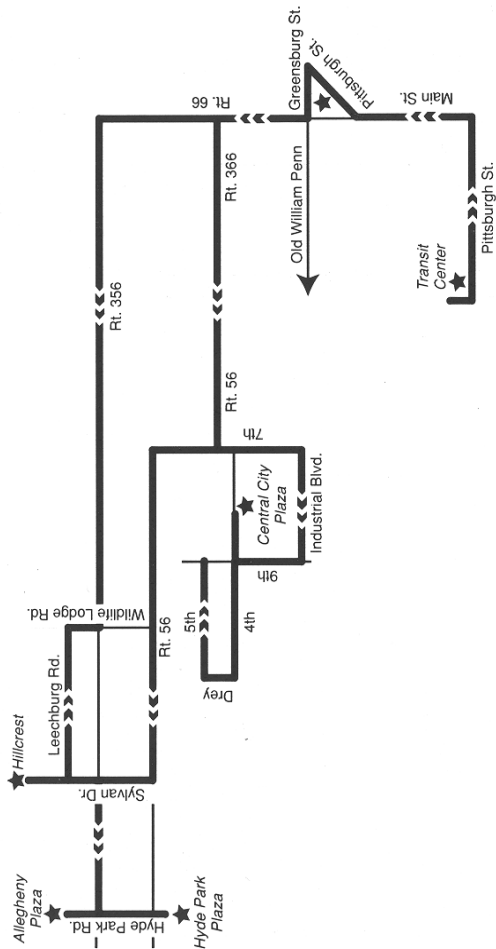

Route 12
Greensburg to New Kensington
★ TimePoints

Fares

- **Adult base fare:** \$1.50 each way
 - **Each additional zone:** \$1.50
 - **Children 5 and under:** FREE
 - **Children 6-12:** Half fare
 - **Senior citizens (over 65):** FREE*
 - **Persons with disabilities:** Half fare**
 - **Persons with Medicare Card:** Half fare
- *With a valid senior transit ID card
**With a valid transit ID card

Please note: Fares are always paid on the bus, unless using a Pass. You must have exact change.

Route 12 Fare Zone Boundaries

- » **Zone 1:** Transit Center to Delmont (Rt. 66/ Greensburg Road)
- » **Zone 2:** Delmont to New Kensington/Lower Burrell

# of Zones	Cash Fare	10-trip Pass	Monthly Pass
1	\$1.50	\$13.00	\$48.00
2	\$3.00	\$27.00	\$96.00
3	\$4.50	\$40.00	\$144.00

Route

Greensburg - New Kensington

Route 12 Major Stops:

- Westmoreland Mall
- New Salem Acres
- Delmont
- Poke Run
- Kinlock
- Washington Township
- Allegheny Plaza
- Hillcrest Plaza
- Central City Plaza

Greensburg to New Kensington

Westmoreland Mall	Greensburg (Transit Center)	Hawksworth Apts. (Rt. 66 North)	New Salem Acres (Luzerne/Indiana Sts.)	Penn Twp. (Rt. 66/Indiana Sts.)	Salem Twp. (Old 66 Grill)	Delmont (Route 66 at Fox's Pizza)	Murrysville (Rt. 66/Marmont Dr.)	Poke Run (Rt. 66/Rt. 366)	Washington Twp. (Rt. 366/Ashbaugh)	Kinlock (Rt. 366/Pacific)	Washington Twp. (Rt. 66/Beaver Run Rd.)	Washington Twp. (Reservoir Rd.)	Allegheny Plaza	Hillcrest Plaza (Lower Burrell)	New Kensington (Central City Plaza)	
XXX	8:15	8:20	XXX	8:35	8:40	8:45	8:50	8:55	9:00	9:05	XXX	XXX	XXX	XXX	9:15	AM
1:45	2:15	2:20	2:30	2:35	2:40	2:45	2:50	2:55	3:00	3:05	XXX	XXX	XXX	XXX	3:15	PM
XXX	4:15	4:20	4:30	4:35	4:40	4:45	4:50	4:55	XXX	XXX	5:00	5:05	5:10	5:25	5:35	PM