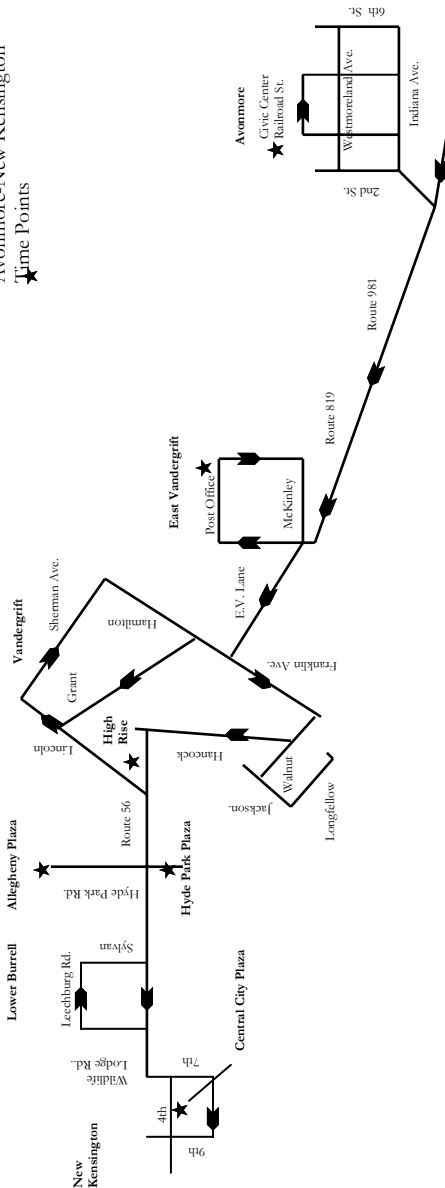

Route 15
Avonmore-New Kensington
Time Points

Fares

- **Adult base fare:** \$1.50 each way
 - **Each additional zone:** \$1.50
 - **Children 5 and under:** FREE
 - **Children 6-12:** Half fare
 - **Senior citizens (over 65):** FREE*
 - **Persons with disabilities:** Half fare**
 - **Persons with Medicare Card:** Half fare
- *With a valid senior transit ID card
**With a valid transit ID card

Please note: Fares are always paid on the bus, unless using a Pass. You must have exact change.

Route 15 Fare Zone Boundaries

» **Zone 2:** Central City Plaza to Avonmore

Discounted Monthly and 10-Trip Passes can be purchased at the Transit Center, through mail orders, online, at the PAT Service Center on Smithfield St., downtown Pittsburgh, and at participating Giant Eagle supermarkets.

Route 15

Avonmore - New Kensington

Monday - Friday

Avonmore to New Kensington

Avonmore Civic Center	Apollo Bridge (Naser Market)	East Vandergrift (Post Office)	Vandergrift (Senior High Rise)	Vandergrift (Jackson/Longfellow)	Vandergrift (Grant/Summer)	Vandergrift (Senior High Rise)	Allegheny Plaza	Hyde Park Plaza	Allegheny Towne Center Plaza	Lower Burrell (Hillcrest Plaza)	New Kensington (Central City Plaza)	
8:00	8:18	8:23	8:30	8:35	8:36	8:37	8:48	8:52	8:56	9:10	9:20	AM
11:35	11:53	11:57	12:02	12:07	12:11	12:12	12:16	12:20	12:24	12:40	XXX	AM/PM
1:49	2:07	2:11	2:16	2:19	2:22	2:23	2:28	2:31	2:35	2:50	3:08	PM

New Kensington to Avonmore

New Kensington (Central City Plaza)	Lower Burrell (Hillcrest Plaza)	Allegheny Towne Center Plaza	Hyde Park Plaza	Allegheny Plaza	Vandergrift (Jackson/Longfellow)	Vandergrift (Grant/Summer)	Vandergrift (Senior High Rise)	East Vandergrift (Post Office)	Apollo Bridge (across from Naser Market)	Avonmore Civic Center	
9:30	9:40	9:52	9:56	10:00	10:07	10:10	10:11	10:18	10:23	10:39	AM
XXX	12:50	1:01	1:05	1:08	1:15	1:20	1:21	1:27	1:32	1:46	PM
3:20	3:32	3:47	3:51	3:54	3:59	4:03	4:05	4:10	4:16	4:30	PM