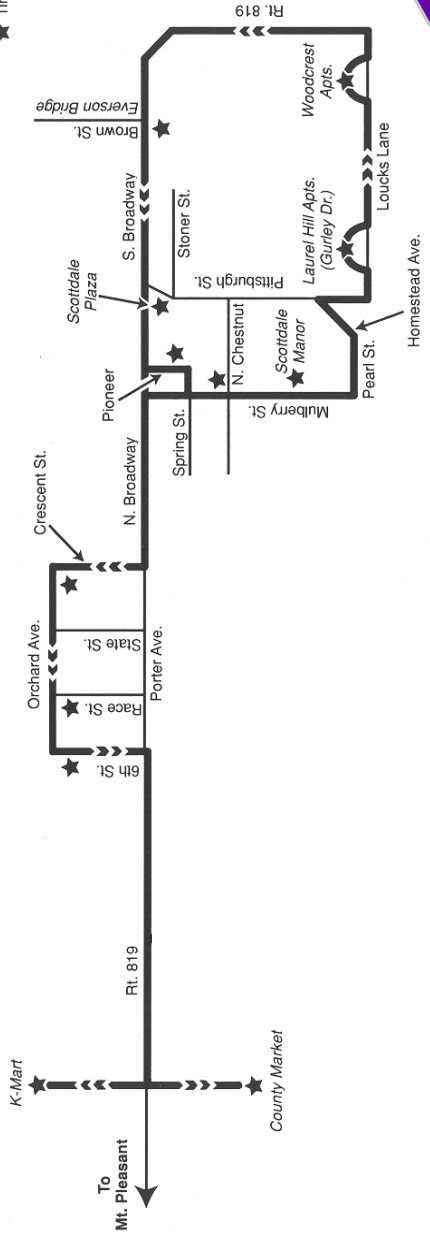

Route 17  
 Scottdale / WCCC / Scottdale  
 TimePoints

# Fares

- **Adult base fare:** \$1.50 each way
  - **Each additional zone:** \$1.50
  - **Children 5 and under:** FREE
  - **Children 6-12:** Half fare
  - **Senior citizens (over 65):** FREE\*
  - **Persons with disabilities:** Half fare\*\*
  - **Persons with Medicare Card:** Half fare
- \*With a valid senior transit ID card  
 \*\*With a valid transit ID card

**Please note:** Fares are always paid on the bus, unless using a Pass. You must have exact change.

**Route 17 Fare Zone Boundaries**

» **Zone 2:** Local Scottdale

*Discounted Monthly and 10-Trip Passes can be purchased at the Transit Center, through mail orders, online, at the PAT Service Center on Smithfield St., downtown Pittsburgh, and at participating Giant Eagle supermarkets.*

# of Zones	Cash Fare	10-trip Pass	Monthly Pass
1	\$1.50	\$13.00	\$48.00
2	\$3.00	\$27.00	\$96.00
3	\$4.50	\$40.00	\$144.00