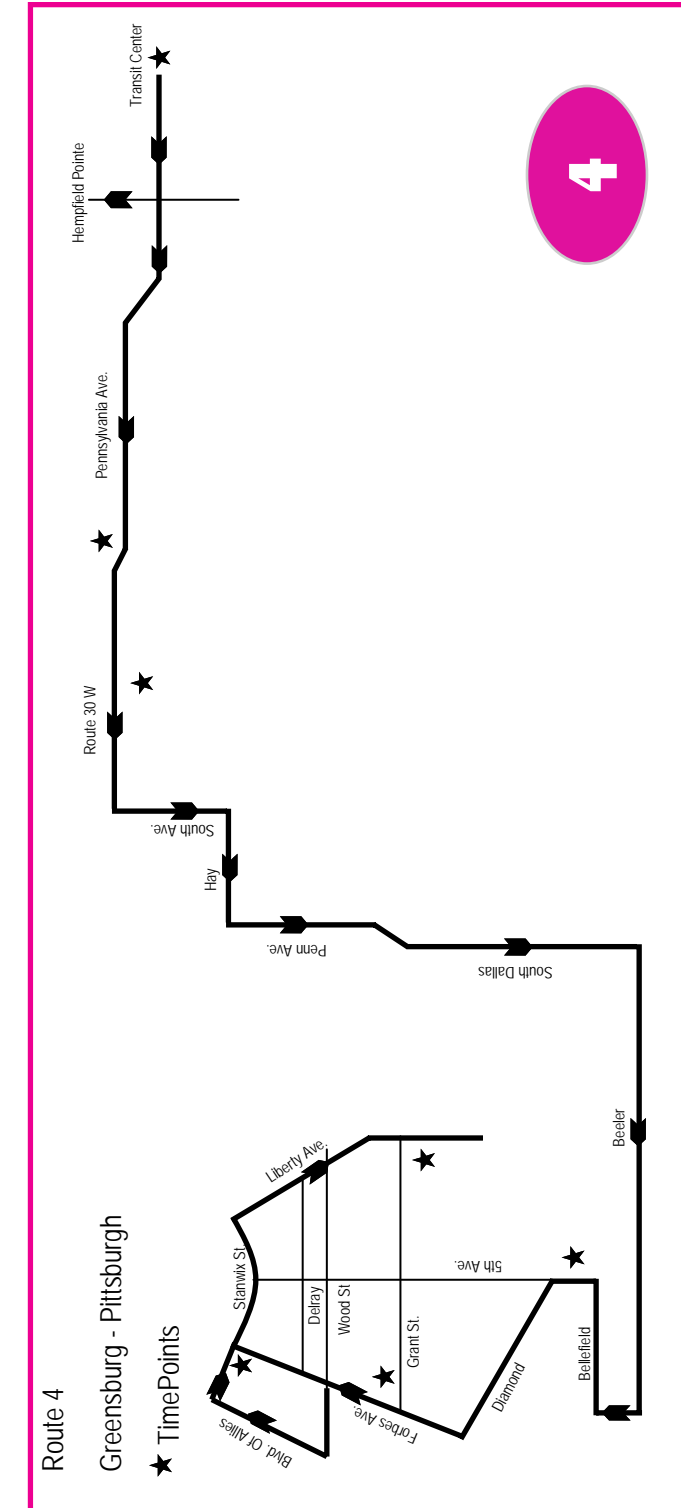

EASTBOUND TO IRWIN/GREENSBURG

Pittsburgh (Forbes/Grant)	Pittsburgh (Stanwix/Forbes)	Pittsburgh (Baum Bldg.)	Pittsburgh (7th/William Penn Pl.)	Oakland (Forbes/Meyran)	Oakland (Hillman Library)	Oakland (CMU)	Squirrel Hill (Wilkins/Wightman)	Wilkinsburg (Penn Ave./West St.)	County Line (Rt. 30/Woodside Dr.)	Norwin Town Square (Bus Stop)	Inwin (PA/Main)	Lincoln Heights (Rt. 30/Beaver Rd.)	Hempfield Pointe (Park & Ride)	Greensburg (Transit Center)	
8:30	8:35	8:40	8:42	8:51	8:52	8:54	8:57	9:05	9:30	9:37	9:43	9:58	10:01	10:09	AM
10:30	10:35	10:40	10:42	10:51	10:52	10:54	10:57	11:05	11:30	11:37	11:43	11:58	12:01	12:09	AM/PM
12:30	12:35	12:40	12:42	12:51	12:52	12:54	12:57	1:05	1:30	1:37	1:43	1:58	2:01	2:09	PM
2:30	2:35	2:40	2:42	2:51	2:52	2:54	2:57	3:05	3:30	3:37	3:43	3:58	4:01	4:09	PM
4:30	4:35	4:40	4:42	4:51	4:52	4:54	4:57	5:05	5:30	5:37	5:43	5:58	6:01	6:09	PM
6:30	6:35	6:40	6:42	6:51	6:52	6:54	6:57	7:05	7:30	7:37	7:43	7:58	8:01	8:09	PM