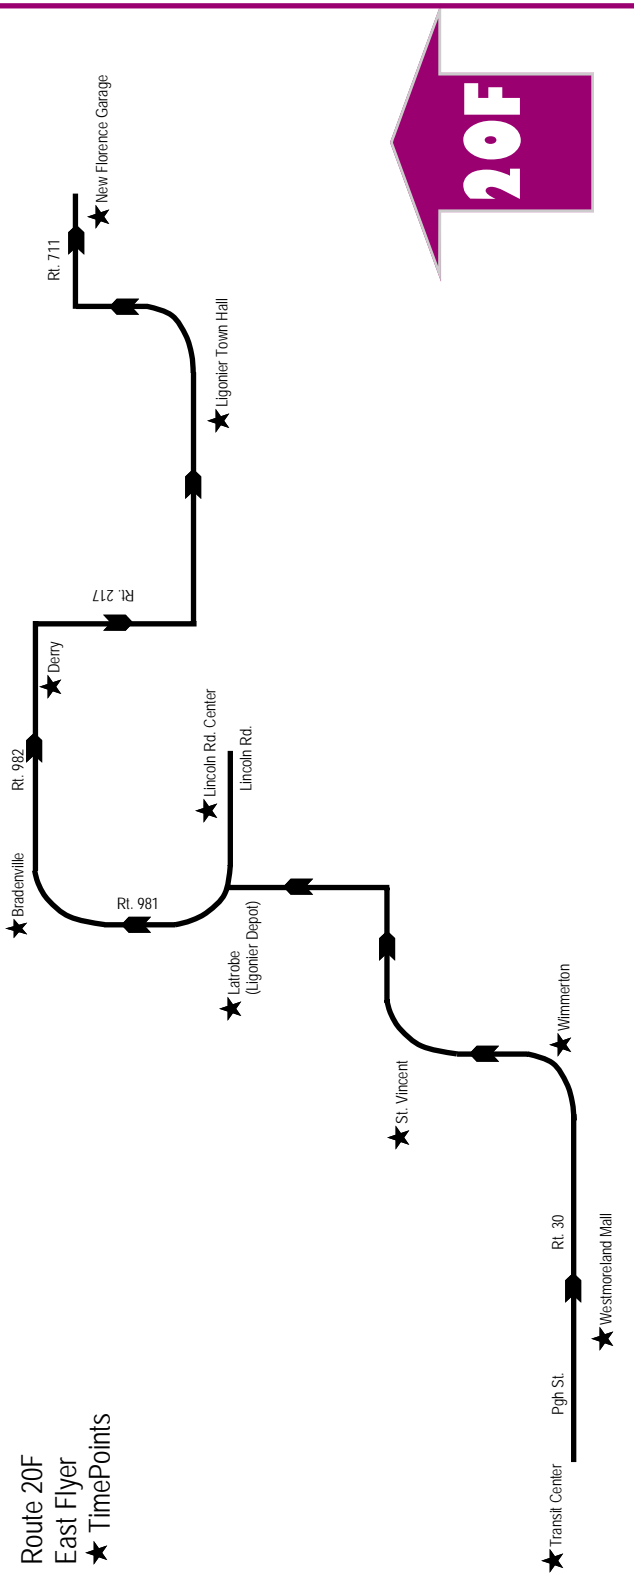

Route 20F
East Flyer
★ TimePoints

Fares

- **Adult base fare:** \$1.50 each way
- **Each additional zone:** \$1.50
- **Children 5 and under:** FREE
- **Children 6-12:** Half fare
- **Senior citizens (over 65):** FREE*
- **Persons with disabilities:** Half fare**
- **Persons with Medicare Card:** Half fare

*With a valid senior transit ID card

**With a valid transit ID card

Please note: Fares are always paid on the bus, unless using a Pass. You must have exact change.

Route 20F Fare Zone Boundaries

- » **Zone 1:** Transit Center to Route 981/Mitchell Road
- » **Zone 2:** Route 981/Mitchell road to New Florence

# of Zones	Cash Fare	10-trip Pass	Monthly Pass
1	\$1.50	\$13.00	\$48.00
2	\$3.00	\$27.00	\$96.00
3	\$4.50	\$40.00	\$144.00

Westmoreland Transit
1-800-221-9282

www.westmorelandtransit.com

East Flyer

Route 20F Major Stops:

EAST TO NEW FLORENCE

<i>Greensburg (Transit Center)</i>	<i>Westmoreland Mall (JC Penney Lower Level)</i>	<i>Mountain View Inn (Rt. 30 E./White Sch. Rd.)</i>	<i>Wimmerton (Olympia Place)</i>	<i>Saint Vincent (Church)</i>	<i>Latrobe (Ligonier/Main Sts.)</i>	<i>Latrobe (Lincoln Rd. Center)</i>	<i>Holiday Acres (Office)</i>	<i>Bradenville (Rt. 982/ Westmoreland Ave.)</i>	<i>Derry (across from 1st St. Café)</i>	<i>Derry (Manor Apts.)</i>	<i>Ligonier (Town Hall)</i>	<i>New Florence Garage (Rt. 711 North)</i>	
4:40	4:48	4:53	5:01	5:03	5:09	5:14	5:21	5:27	5:40	5:42	6:02	6:20	PM