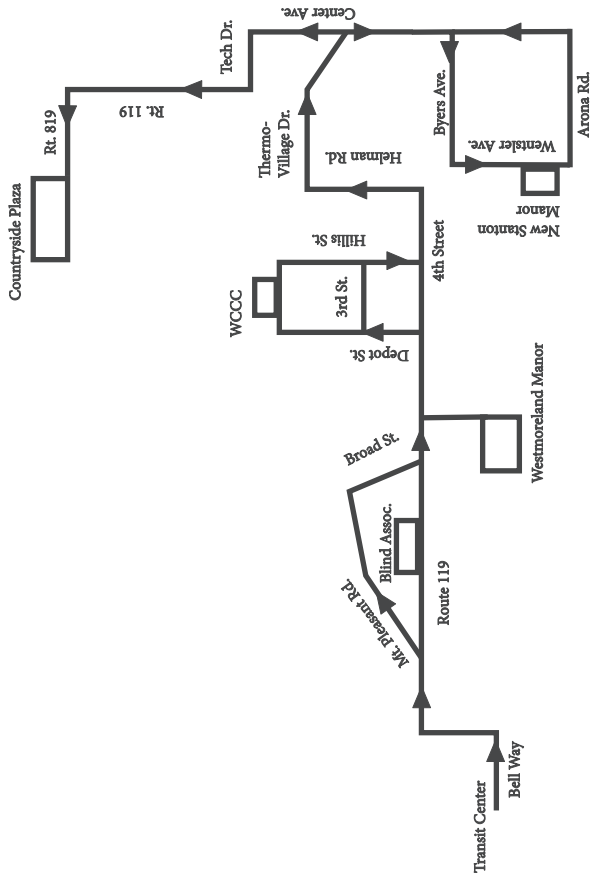

Route 8
Greensburg - Youngwood -
New Stanton - Countryside Plaza

Fares

- **Adult base fare:** \$1.50 each way
- **Each additional zone:** \$1.50
- **Children 5 and under:** FREE
- **Children 6-12:** Half fare
- **Senior citizens (over 65):** FREE*
- **Persons with disabilities:** Half fare**
- **Persons with Medicare Card:** Half fare

*With a valid senior transit ID card

**With a valid transit ID card

Please note: Fares are always paid on the bus, unless using a Pass. You must have exact change.

Route 8 Fare Zone Boundaries

- » **Zone 1:** Transit Center to Youngwood (Rt. 119/Burton Rd.)
- » **Zone 2:** Youngwood to Countryside Plaza

Route 8 Major Stops:

- South Greensburg
- Westmoreland Manor
- WCCC
- New Stanton Manor

Effective October 1, 2010

1-800-221-9282
www.westmorelandtransit.com

Route 8

Greensburg - Youngwood - New Stanton - Countryside Plaza

Monday - Friday

Greensburg to Youngwood, New Stanton and South

Greensburg Transit Center	Westmoreland County Blind Assoc.	S. Greensburg (Broad/Huff)	Westmoreland Manor	Youngwood (4th/Depot)	Youngwood (3rd/Depot)	WCCC	Youngwood (Hillis/ 3rd)	Timber Ridge Apts.	New Stanton (Center/PA Ave.)	New Stanton Manor	UPS	Center Ave./ Technology Drive	Countryside Plaza (County Market)	
7:30	7:35	XXX	XXX	7:42	7:43	7:45	XXX	XXX	XXX	XXX	XXX	XXX	XXX	AM
8:15	XXX	8:23	8:26	8:33	8:34	8:36	8:41	8:46	8:48	8:51	8:53	8:57	9:09	AM
10:15	XXX	10:23	10:26	10:33	10:34	10:36	10:41	10:46	10:48	10:51	10:53	10:57	11:09	AM
12:15	XXX	12:23	12:26	12:33	12:34	12:36	12:41	12:46	12:48	12:51	12:53	12:57	1:09	PM
2:15	XXX	2:23	2:26	2:33	2:34	2:36	2:41	2:46	2:48	2:51	2:53	2:57	3:09	PM
4:15	XXX	4:23	4:26	4:33	4:34	4:36	4:41	4:46	4:48	4:51	4:53	4:57	5:09	PM