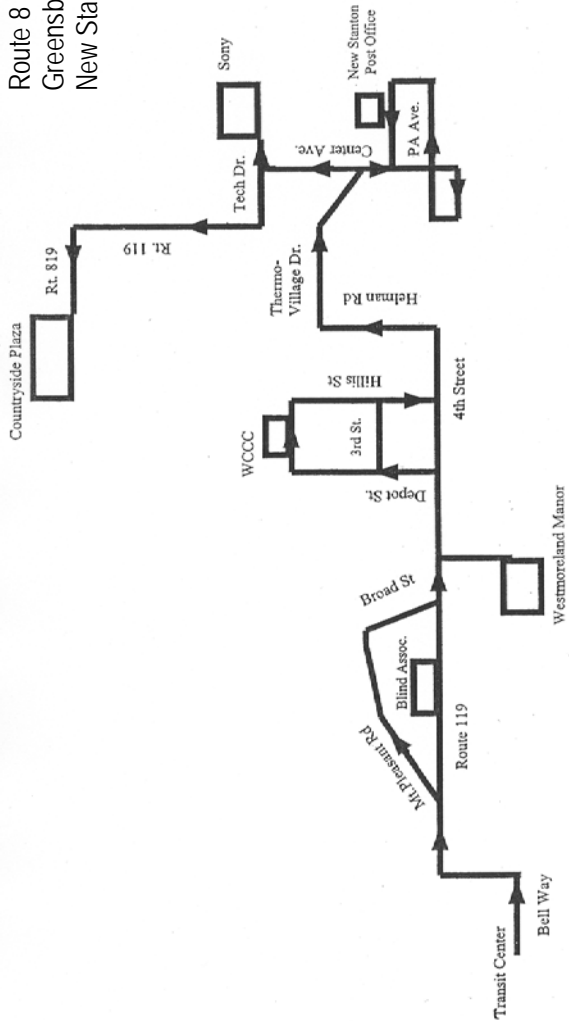

Route 8
Greensburg - Youngwood -
New Stanton - Countryside Plaza

Fares

- **Adult base fare:** \$1.50 each way
 - **Each additional zone:** \$1.50
 - **Children 5 and under:** FREE
 - **Children 6-12:** Half fare
 - **Senior citizens (over 65):** FREE*
 - **Persons with disabilities:** Half fare**
 - **Persons with Medicare Card:** Half fare
- *With a valid senior transit ID card
**With a valid transit ID card

Please note: Fares are always paid on the bus, unless using a Pass. You must have exact change.

Route 8 Fare Zone Boundaries

- » **Zone 1:** Transit Center to Youngwood (Rt. 119/Burton Rd.)
- » **Zone 2:** Youngwood to Countryside Plaza