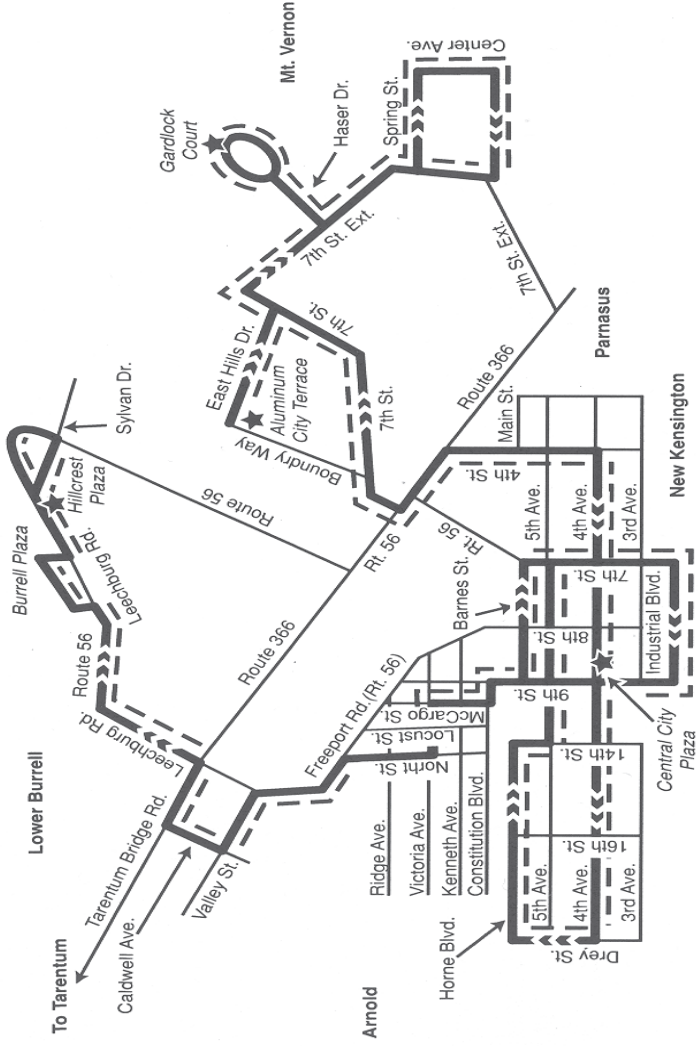

Aluminum City Terrace to New Ken.

Arnold to New Ken.

New Kensington to Lower Burrell

Aluminum City Terrace	7th St./7th St. Ext.	East Ken Manor (Gardlock Ct.)	7th St./7th St. Ext.	Mt. Vernon (Center Ave./Spring St.)	Parnassus (4th St./Main St.)	Central City Plaza	4th Ave./16th St.	Drey St./Fifth Ave.	Horne/16th St.	Central City Plaza	McCargo St./ Victoria Ave.	North St./ Ridge Ave.	Freepport Rd./ Drey St.	Valley Heights (Valley St./Carl Ave.)	Caldwell Ave./ Tarentum Bridge Rd.	Giant Eagle Plaza	Caldwell Ave./ Tarentum Bridge Rd.	Leechburg Rd./ Craig Dell Dr.	Hillcrest Plaza (Leechburg Rd.)	Leechburg Rd./ Rt. 56	
10:33	10:38	10:44	10:48	10:49	10:51	8:37 10:05 10:53 11:43	8:41 10:09	8:43 10:11	8:46 10:14	8:55 10:22 10:53 12:00	9:00	9:02	9:04	9:06	9:07	9:08	9:12	9:15	9:21	9:22	AM
2:03	2:07	2:12	2:17	2:18	2:21	2:24				12:55	1:00	1:02	1:04	1:06	1:07	1:08	1:12	1:15	1:21	1:23	PM
3:34	3:38	3:43	3:47	3:48	3:50	3:53				2:27	2:32	2:34	2:36	2:38	2:39	2:40	2:42	2:44	2:50	2:52	PM
										4:30	4:35	4:37	4:39	4:41	4:42	4:43	4:45	4:47	4:53	4:55	PM

- Route 14
- Route 14s (Saturday)
- Local New Kensington
- ★ TimePoints

14

- Route 14
- Route 14s (Saturday)
- Local New Kensington
- ★ TimePoints

14S