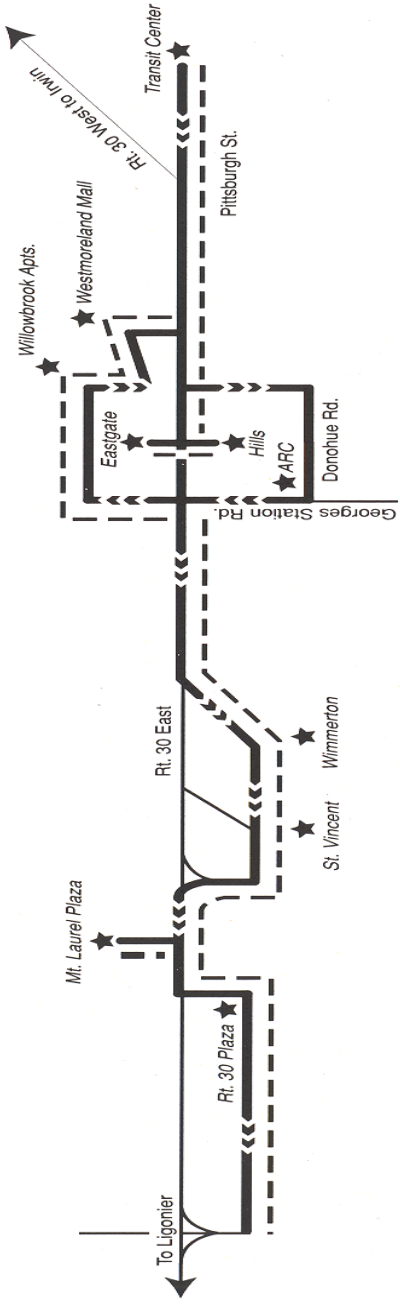

Routes 9 and 9S Major Stops:

- Westmoreland Mall
- ARC (Rt. 9 only)
- Private Industry Council
- Burlington Coat Factory
- Eastgate Plaza
- Wimmerton
- St. Vincent
- Mountain Laurel Plaza
- Wildcat Commons
- Latrobe 30 Plaza

Latrobe to Greensburg

	Latrobe(Ligonier/ Depot Sts.)	Latrobe 30 Plaza	Wildcat Commons	Mt. Laurel Plaza	St. Vincent (Church)	Wimmerton (Olympia Place)	Brookside Apts.	Westmoreland Mall (Main Ent.)	Westmoreland Mall (Annex)	Eastgate Plaza	Burlington Coat Factory	ARC	PIC	Shop 'n Save	Greensburg Transit Center	
From Derry*	8:59	9:15	9:19	9:23	9:29	9:31	9:44	9:49	9:50	9:53	9:56	XXX	XXX	10:01	10:10	AM
From Derry*	10:59	11:15	11:19	11:23	11:29	11:31	11:44	11:49	11:50	11:53	11:56	XXX	XXX	12:01	12:10	AM/PM
From Derry*	12:59	1:15	1:19	1:23	1:29	1:31	1:44	1:49	1:50	1:53	XXX	1:57	2:00	2:04	2:13	PM
From Derry*	2:59	3:15	3:19	3:23	3:29	3:31	3:44	3:49	3:50	3:53	XXX	XXX	3:58	4:01	4:12	PM
	XXX	5:15	5:19	5:23	5:29	5:31	5:44	5:49	5:50	5:53	5:56	XXX	XXX	6:01	6:10	PM
	XXX	7:15	7:19	7:23	7:29	7:31	7:44	7:49	7:50	7:53	7:56	XXX	XXX	8:01	8:10	PM

Latrobe to Greensburg

	Latrobe (Ligonier/ Depot Sts.)	Latrobe 30 Plaza	Wildcat Commons	Mt. Laurel Plaza	St. Vincent (Church)	Wimmerton (Olympia Place)	Brookside Apts.	Westmoreland Mall (Main Ent.)	Westmoreland Mall (Annex)	Eastgate Plaza	Barnes & Noble	Shop 'n Save	Greensburg Transit Center	
From Derry*	8:59	9:15	9:19	9:23	9:29	9:31	9:44	9:49	9:50	9:53	9:56	10:01	10:10	AM
From Derry*	10:59	11:15	11:19	11:23	11:29	11:31	11:44	11:49	11:50	11:53	11:56	12:01	12:10	AM/PM
From Derry*	12:59	1:15	1:19	1:23	1:29	1:31	1:44	1:49	1:50	1:53	1:56	2:01	2:10	PM
From Derry*	2:59	3:15	3:19	3:23	3:29	3:31	3:44	3:49	3:50	3:53	3:56	4:01	4:10	PM

No Service:

New Year's Day, Memorial Day, July 4th, Labor Day, Thanksgiving, Christmas

- Route 9
- East
- West
- Latrobe 30 Plaza
- ★ TimePoints

- Route 9S
- East
- West
- Latrobe 30 Plaza
- ★ TimePoints