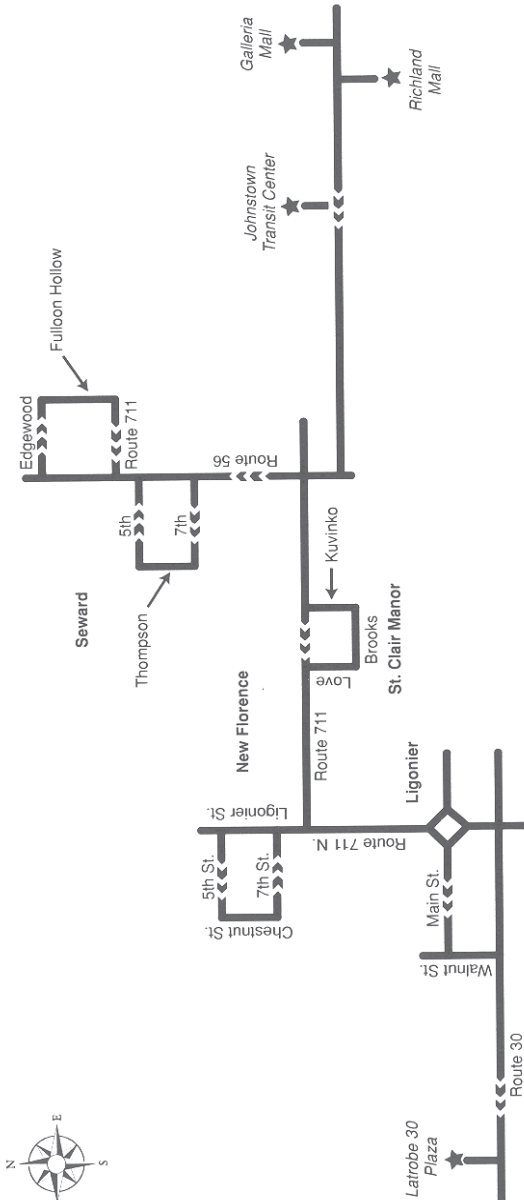

Route 11  
TimePoints

# Fares

- **Adult base fare:** \$2.00 each way
  - **Each additional zone:** \$2.00
  - **Children 5 and under:** FREE
  - **Children 6-12:** Half fare
  - **Senior citizens (over 65):** FREE\*
  - **Persons with disabilities:** Half fare\*\*
  - **Persons with Medicare Card:** Half fare
- \*With a valid senior transit ID card  
\*\*With a valid transit ID card

### Route 11 Fare Zone Boundaries

- » **Zone 1:** Latrobe 30 Plaza to Wildcat Commons
- » **Zone 2:** Wildcat Commons to Cambria County Line
- » **Zone 3:** Cambria County

*Discounted Monthly and 10-Trip Passes can be purchased at the Transit Center, through mail orders, online, at the PAT Service Center on Smithfield St., downtown Pittsburgh, and at participating Giant Eagle supermarkets.*

### Route 11 Major Stops:

- Latrobe 30 Plaza
- Ligonier
- Saint Clair Township
- New Florence
- Robindale Heights
- Seward
- Johnstown Transit Center
- Richland Towne Center
- Galleria Mall

*Effective January 1, 2014*