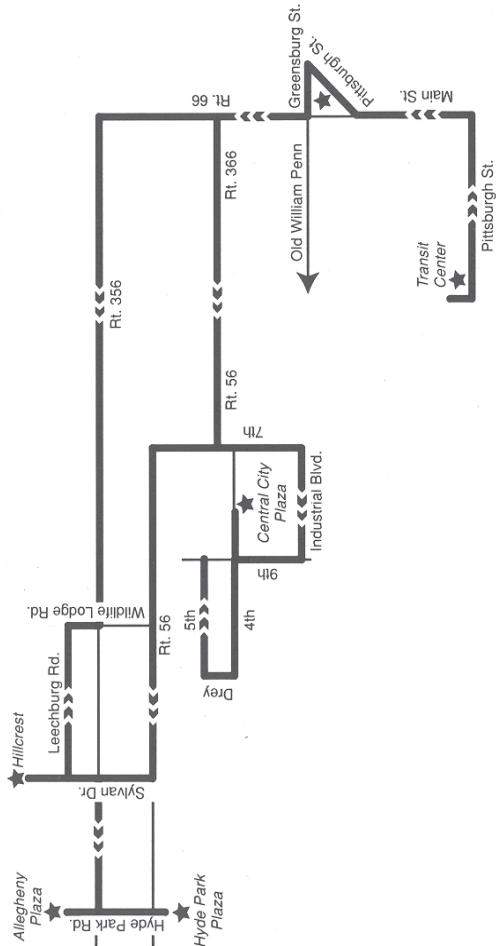

Route 12
Greensburg to New Kensington
★ TimePoints

Fares

- **Adult base fare:** $2.00 each way
- **Each additional zone:** $2.00
- **Children 5 and under:** FREE
- **Children 6-12:** Half fare
- **Senior citizens (over 65):** FREE*
- **Persons with disabilities:** Half fare**
- **Persons with Medicare Card:** Half fare

*With a valid senior transit ID card

**With a valid transit ID card

Please note: Fares are always paid on the bus, unless using a Pass. You must have exact change.

Route 12 Fare Zone Boundaries

- » **Zone 1:** Transit Center to Delmont (Rt. 66/
  Greensburg Road)
- » **Zone 2:** Delmont to New Kensington/Lower Burrell

Discounted Monthly and 10-Trip Passes can be purchased at the Transit Center, through mail orders, online, at the PAT Service Center on Smithfield St., downtown Pittsburgh, and at participating Giant Eagle supermarkets.

# of Zones	Cash Fare	10-trip Pass	Monthly Pass
1	$2.00	$18.00	$64.00
2	$4.00	$36.00	$128.00
3	$6.00	$54.00	$192.00

Route

Greensburg - New Kensington

Route 12 Major Stops:

- Westmoreland Mall
- Autumn Brook Apartments
- Delmont
- Poke Run
- Kinlock
- Washington Township
- Allegheny Plaza
- Hillcrest Plaza
- Central City Plaza

Effective January 1, 2014

Westmoreland Transit

1-800-221-9282

www.westmorelandtransit.com

1-800-221-9282

www.westmorelandtransit.com