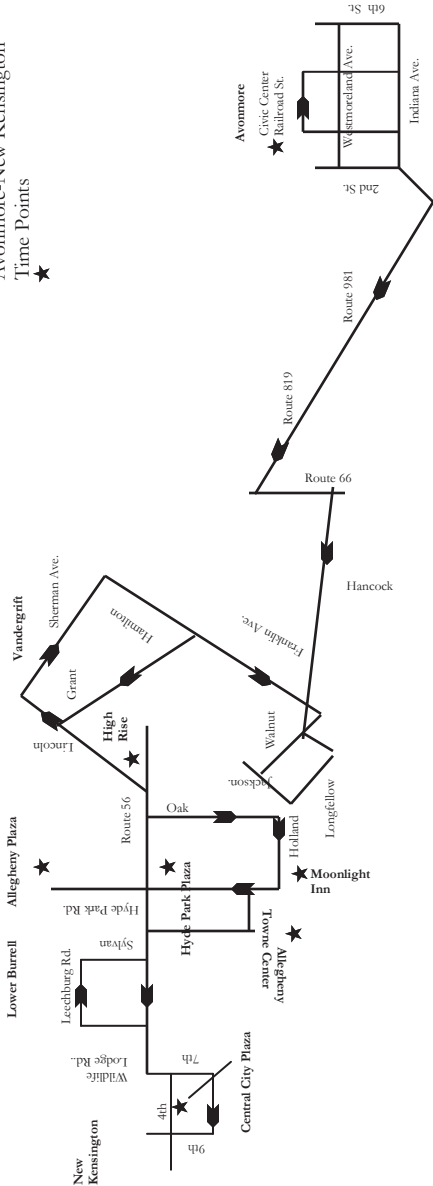

Route 15
Avonmore-New Kensington
Time Points ★

Fares

- **Adult base fare:** \$2.00 each way
- **Each additional zone:** \$2.00
- **Children 5 and under:** FREE
- **Children 6-12:** Half fare
- **Senior citizens (over 65):** FREE*
- **Persons with disabilities:** Half fare**
- **Persons with Medicare Card:** Half fare

*With a valid senior transit ID card

**With a valid transit ID card

Please note: Fares are always paid on the bus, unless using a Pass. You must have exact change.

Route 15 Fare Zone Boundaries

» **Zone 2:** Central City Plaza to Avonmore

# of Zones	Cash Fare	10-trip Pass	Monthly Pass
1	\$2.00	\$18.00	\$64.00
2	\$4.00	\$36.00	\$128.00
3	\$6.00	\$54.00	\$192.00

Westmoreland Transit

Route

Avonmore - New Kensington

Route 15 Major Stops:

- West Vandergrift
- Vandergrift
- Allegheny Towne Center
- Allegheny Plaza
- Hyde Park Plaza
- Hillcrest Plaza
- Central City Plaza

New Kensington to Avonmore

New Kensington (Central City Plaza)	Lower Burrell (Hillcrest Plaza)	Allegheny Towne Center Plaza	Allegheny Plaza	Hyde Park Plaza	West Vandergrift (Moonlight Inn)	Vandergrift (Jackson/Longfellow)	Vandergrift (Grant/Summer)	Vandergrift (McMurtry Towers)	Route 66/Route 819 (Four Brothers)	Avonmore Civic Center	
9:30	9:40	9:52	9:57	10:00	10:04	10:08	10:11	10:12	10:24	10:39	AM
XXX	12:50	1:02	1:07	1:10	1:14	1:18	1:21	1:22	1:34	1:50	PM
3:20	3:30	3:42	3:47	3:50	3:54	3:58	4:01	4:02	4:14	4:30	PM