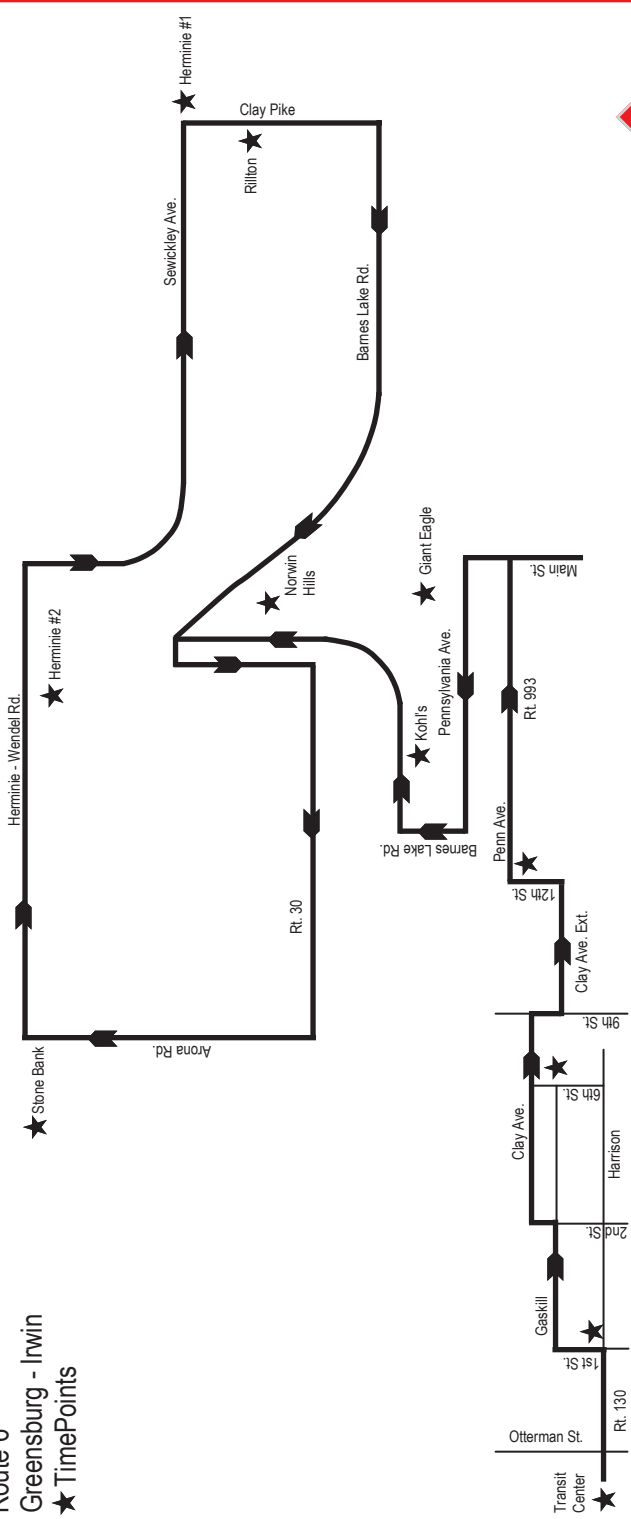

Route 6 Major Stops: Downtown Irwin, Greensburg, Jeannette, Manor, Westmoreland City, Shafton, North Huntingdon Square, Kohl's, Norwin Hills, Herminie

Route

Irwin - Greensburg Flyer

Route 18F Major Stops: Oakford Park, Jeannette, Manor, Westmoreland City, Shafton, Irwin

Route 18F Irwin - Greensburg Flyer

Monday - Friday

TO GREENSBURG

<i>Irwin (PA Ave./Brush Creek Rd.)</i>	<i>Irwin (2nd/Main)</i>	<i>Irwin (PA Ave./Main St.)</i>	<i>Shafton (Bridge St.)</i>	<i>Westmoreland City (Fire Hall)</i>	<i>Manor (Fire Hall)</i>	<i>Jeannette (7th/Clay)</i>	<i>Oakford Park (Rt. 130-Dairy Queen)</i>	<i>Greensburg (Transit Center)</i>	
XXX 7:28	XXX 7:37	6:52 7:38	6:55 7:40	6:57 7:42	6:58 7:46	7:05 7:55	7:10 8:00	7:15 8:10	AM AM

TO IRWIN

<i>Greensburg (Transit Center)</i>	<i>Oakford Park (Rt. 130-Dairy Queen)</i>	<i>Jeannette (7th/Clay)</i>	<i>Manor (Fire Hall)</i>	<i>Westmoreland City (Fire Hall)</i>	<i>Shafton (Bridge St.)</i>	<i>Irwin (2nd/Main)</i>	<i>Irwin (PA Ave./Main St.)</i>	<i>Irwin (PA Ave./Brush Creek Rd.)</i>	
6:05 8:15	6:10 8:20	6:15 8:25	6:24 8:34	6:25 8:35	6:27 8:37	6:29 8:39	6:31 8:41	XXX 8:52	AM PM

Route 6
Greensburg - Irwin
 ★ TimePoints

Route 18F
Irwin - Greensburg Flyer
 ★ TimePoints