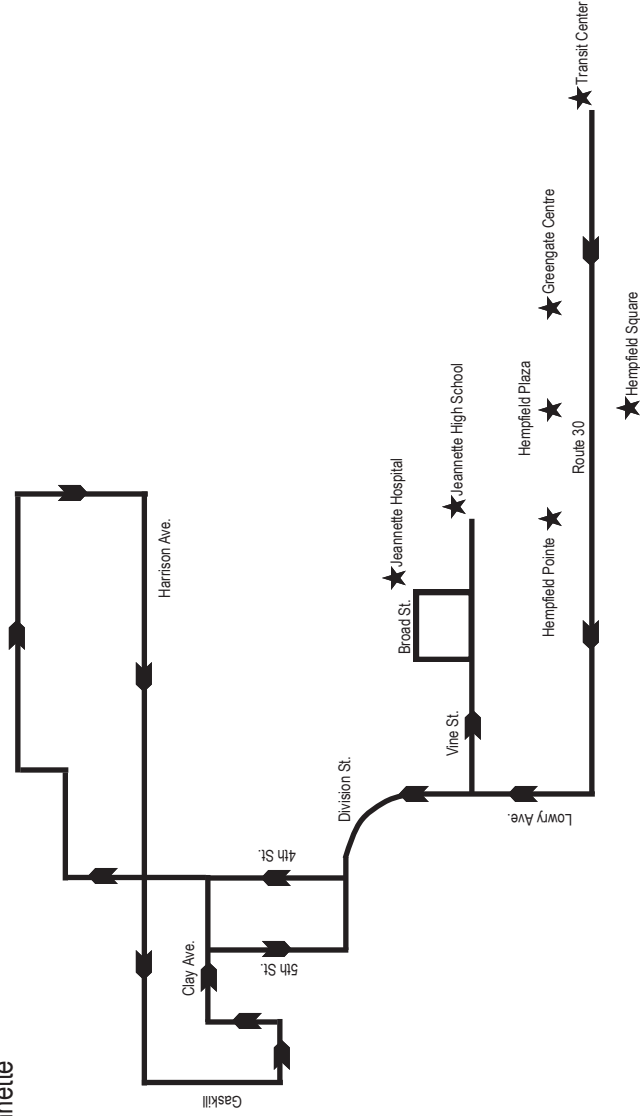

Jeannette to Greensburg

Jeannette (7th/Clay)	Jeannette (4th/Harrison)	Jeannette (3rd/Altman)	Jeannette (Harrison/Sellers)	Jeannette (5th/Gaskill)	Jeannette (13th/Penn)	Jeannette (12th/Clay)	Jeannette (7th/Clay)	Jeannette (5th/Division)	Jeannette Hospital (Broad St. Shelter)	Lincoln Heights (Rt. 30/Lowry Ave.)	Hempfield Pointe Plaza (Home Depot)	Hempfield Square	Hempfield Plaza (Altmeyer's)	Greengate Centre	South Greengate Commons	Westmoreland Hospital	Greensburg (Transit Center)
9:03	9:07	9:13	9:17	9:23	9:25	9:26	9:27	9:28	9:33	9:39	9:40	9:46	9:51	9:55	10:06	10:08	10:10
11:03	11:07	11:13	11:17	11:23	11:25	11:26	11:27	11:28	11:33	11:39	11:40	11:46	11:51	11:55	12:06	12:08	12:10
1:03	1:07	1:13	1:17	1:23	1:25	1:26	1:27	1:28	1:33	1:39	1:40	1:46	1:51	1:55	2:06	2:08	2:10
3:03	3:07	3:13	3:17	3:23	3:25	3:26	3:27	3:28	3:33	3:39	3:40	3:46	3:51	3:55	4:06	4:08	4:10

Route 5
Greensburg - Jeannette
★ TimePoints

5

Route 5S
Greensburg - Jeannette Saturday
★ TimePoints

5S