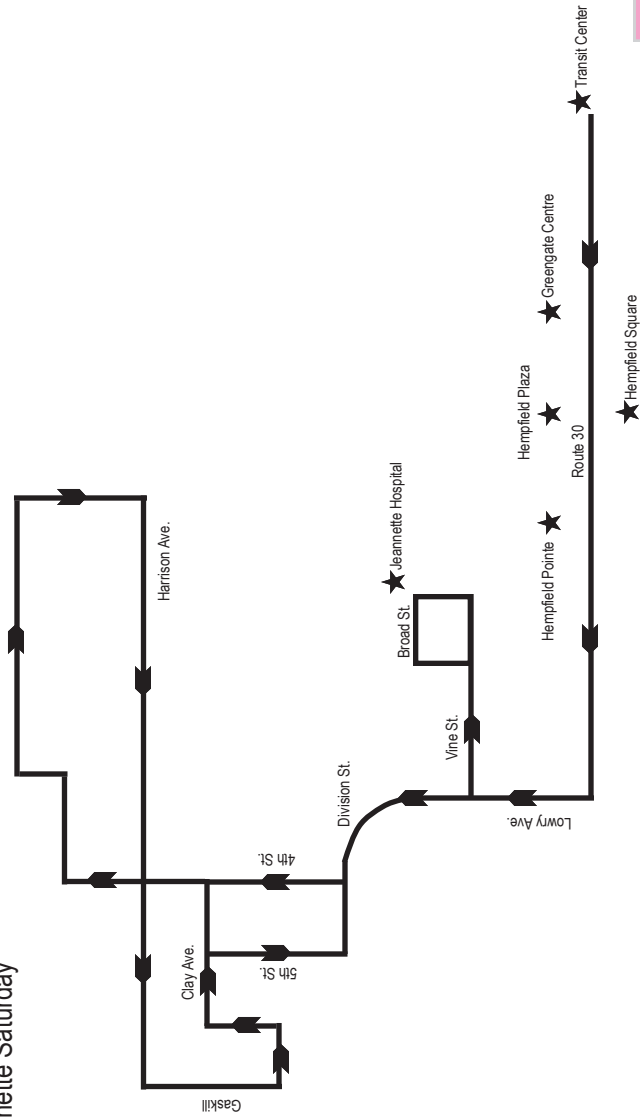

Route 5S

Greensburg - Jeannette Shopper

Saturday

Greensburg to Jeannette

Greensburg (Transit Center)	South Greengate Commons	Greengate Centre	Hempfield Square	Hempfield Plaza (Altmeyer's)	Hempfield Pointe Plaza (Home Depot)	Lincoln Heights (Rt. 30/Lowry Ave.)	Jeannette Hospital (Broad St. Shelter)	Jeannette (7th/Clay)	Jeannette (4th/Harrison)	Jeannette (3rd/Altman)	Jeannette (Harrison/Sellers)	Jeannette (5th/Gaskill)	Jeannette (13th/Penn)	Jeannette (12th/Clay)	Jeannette (7th/Clay)
10:15	10:20	10:25	10:35	10:40	10:45	10:48	10:58	11:03	11:07	11:10	11:17	11:23	11:25	11:26	11:27
12:15	12:20	12:25	12:35	12:40	12:45	12:48	12:58	1:03	1:07	1:10	1:17	1:23	1:25	1:26	1:27
2:15	2:20	2:25	2:35	2:40	2:45	2:48	2:58	3:03	3:07	3:10	3:17	3:23	3:25	3:26	3:27
4:15	4:20	4:25	4:35	4:40	4:45	4:48	4:58	5:03	5:07	5:10	5:17	5:23	5:25	5:26	5:27

Jeannette to Greensburg

Jeannette (7th/Clay)	Jeannette (4th/Harrison)	Jeannette (3rd/Altman)	Jeannette (Harrison/Sellers)	Jeannette (5th/Gaskill)	Jeannette (13th/Penn)	Jeannette (12th/Clay)	Jeannette (7th/Clay)	Jeannette (5th/Division)	Jeannette Hospital (Broad St. Shelter)	Lincoln Heights (Rt. 30/Lowry Ave.)	Hempfield Pointe Plaza (Home Depot)	Hempfield Square	Hempfield Plaza (Altmeyer's)	Greengate Centre	South Greengate Commons	Westmoreland Hospital	Greensburg (Transit Center)
9:03	9:07	9:13	9:17	9:23	9:25	9:26	9:27	9:28	9:33	9:39	9:40	9:46	9:51	9:55	10:06	10:08	10:10
11:03	11:07	11:13	11:17	11:23	11:25	11:26	11:27	11:28	11:33	11:39	11:40	11:46	11:51	11:55	12:06	12:08	12:10
1:03	1:07	1:13	1:17	1:23	1:25	1:26	1:27	1:28	1:33	1:39	1:40	1:46	1:51	1:55	2:06	2:08	2:10
3:03	3:07	3:13	3:17	3:23	3:25	3:26	3:27	3:28	3:33	3:39	3:40	3:46	3:51	3:55	4:06	4:08	4:10

Route 5
Greensburg - Jeannette
★ TimePoints

5

Route 5S
Greensburg - Jeannette Saturday
★ TimePoints

5S