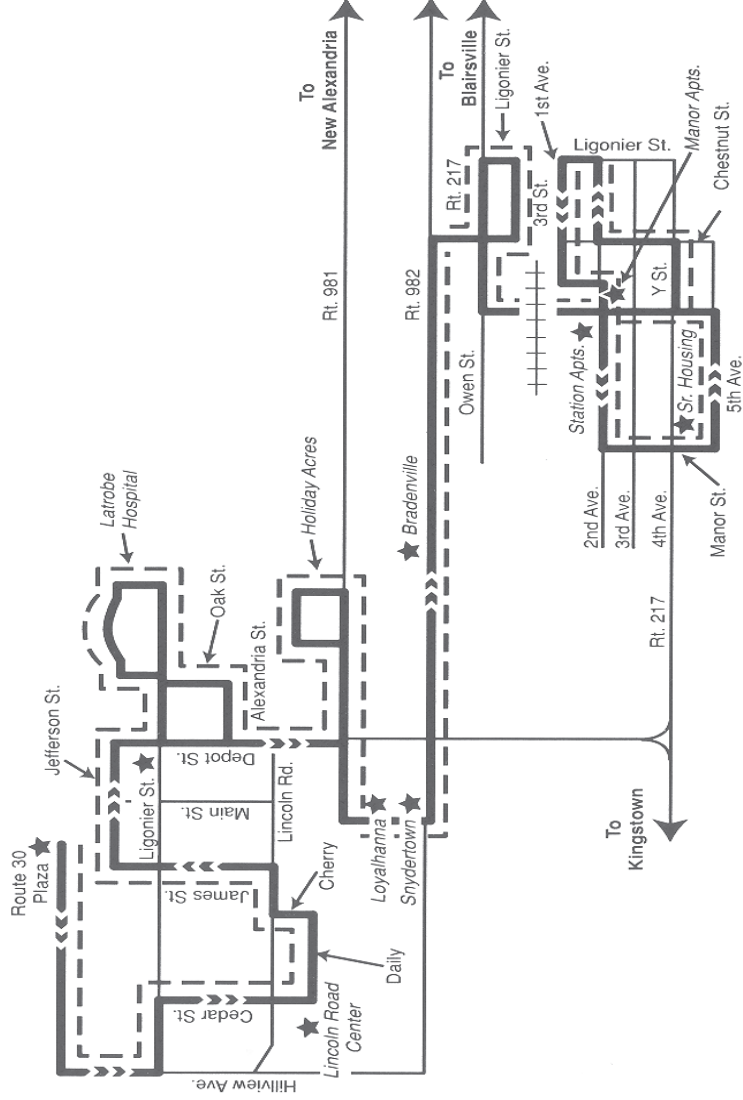

Derry to Latrobe

Derry (First Ave.)	Derry (Manor Apts.)	Derry (Senior Housing)	Derry (Station Apts.)	Peanut (Lincoln Ave./Rt. 982)	Bradenville (Rt. 982/ Westmoreland Ave.)	Snydertown (St. Mary's)	Loyalhanna (Latrobe-Derry Rd./Richmd St.)	Holiday Acres	Depot St./ Ligonier St.	Latrobe Area Hospital	Depot St./ Ligonier St.	Manor/ Jefferson St.	Lincoln Rd. Center	Ligonier St./ Grant St.	Mission Rd./ Monastery Dr.	Latrobe 30 Plaza	AM Continues to Greensburg
8:20	8:22	8:23	8:27	8:31	8:34	8:38	8:40	8:44	8:49	8:54	8:59	9:01	9:04	9:06	9:09	9:13	AM Continues to Greensburg
10:20	10:22	10:23	10:27	10:31	10:34	10:38	10:40	10:44	10:49	10:54	10:59	11:01	11:04	11:06	11:09	11:13	AM Continues to Greensburg
12:20	12:22	12:23	12:27	12:31	12:34	12:38	12:40	12:44	12:49	12:54	12:59	1:01	1:04	1:06	1:09	1:13	PM Continues to Greensburg
2:20	2:22	2:23	2:27	2:31	2:34	2:38	2:40	2:44	2:49	2:54	2:59	3:01	3:04	3:06	3:09	3:13	PM Continues to Greensburg

No Service:

New Year's Day, Memorial Day, July 4th, Labor Day, Thanksgiving, Christmas

- Route 9a
- East
- West
- Latrobe 30 Plaza / Derry
- ★ TimePoints

9A

- Route 9a
- East
- West
- Latrobe 30 Plaza / Derry
- ★ TimePoints